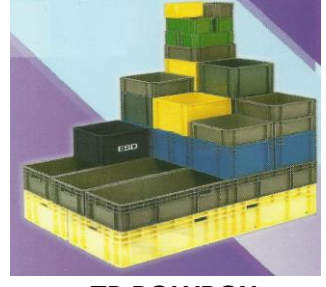

# LOGI BOX / PALLET BOX

PP CORRUGATED SHEET

NEYCOM BUBBLE SHEET

PP SOLID SHEET

TP POLYBOX

There are products too large to put inside a normal size box, a Logi Box or a Pallet Box, with thick and tough corrugated PP or Neycom Bubble Guard sheet attached to a pallet, specially designed to cater for large parts, not only allow the operators to lift the entire box with forklift easily, when the box is not in use, it can be collapse and thus save storage space.