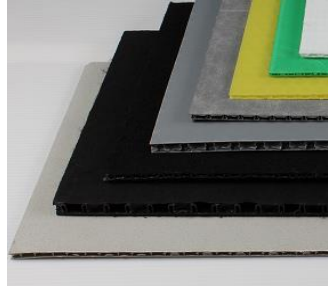

# LOGI BOX / PALLET BOX

PP CORRUGATED SHEET

NEYCOM BUBBLE SHEET

PP SOLID SHEET

TP POLYBOX

There are products too large to put inside a normal size box, a Logi Box or a Pallet Box, with thick and tough corrugated PP or Neycom Bubble Guard sheet attached to a pallet, specially designed to cater for large parts, not only allow the operators to lift the entire box with forklift easily, when the box is not in use, it can be collapse and thus save storage space.